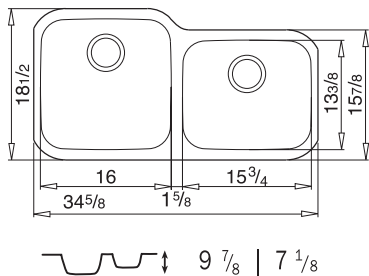

TU 3318 – (TK-125-022)
 Grid TK-910-002 (Lg. Bowl)
 Grid TK-910-006 (Sm. Bowl)

TU 3418-R – (TK-125-015)
 Grid TK-910-002 (Lg. Bowl)
 Grid TK-910-006 (Sm. Bowl)

TU 3418-L – (TK-125-018)
 Grid TK-910-002 (Lg. Bowl)
 Grid TK-910-006 (Sm. Bowl)

TU 1515-S
 (TK-125-010) (BE 40.40)
 Also available 9 13/16" D (TK-125-019)
 Grid TK-910-002

TU 15-S
 (TK-125-007) (BE 39)

TU 1314-S
 (TK-125-009) (BE 34.37)

TU 1920 S-D (TK-125-072)
 Grid TK-910-004

9 7/8

TU 2320 – (TK-125-083) • Grid TK-910-007

6 1/8

TU 1915-S (TK-125-011) (BE 50.40)

9 7/8 | 7 1/16

TU 3120 R-D (TK-125-073)
Grid TK-910-004 (Lg. Bowl)
Grid TK-910-003 (Sm. Bowl)

7 1/16 | 9 7/8

TU 3120 L-D (TK-125-074)
Grid TK-910-004 (Lg. Bowl)
Grid TK-910-003 (Sm. Bowl)