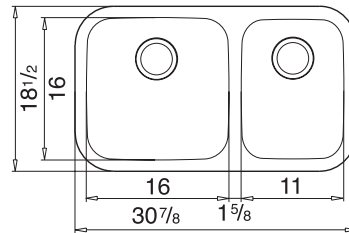

9 7/8 | 9 7/8

TU 3020 – (TK-125-075)
Grid TK-910-001

9 7/8 | 7 3/8

TU 3020-R – (TK-125-076)
Grid TK-910-001 (Lg. Bowl)
Grid TK-910-005 (Sm. Bowl)

8

TU 3018-8 – (TK-125-024)
Grid TK-910-006

10 1/8 | 7 1/8

TU 3018-10 – (TK-125-023)
Grid TK-910-003

Accessories

Stainless Steel Grid
(grid not included
standard with sink)

Stainless Steel
Dish Basket
(TK-199-037)
12 1/2" x 14 1/2" x 5

Wood Cutting Board
(TK-008-194)
14 1/2" x 16 1/4"

Stainless Steel
Dish Basket
(TK-008-342)