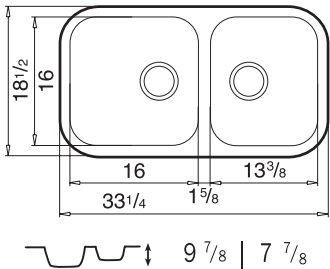

TU 3318 – (TK-125-022)
 Grid TK-910-002 (Lg. Bowl)
 Grid TK-910-006 (Sm. Bowl)

TU 3418-R – (TK-125-015)
 Grid TK-910-002 (Lg. Bowl)
 Grid TK-910-006 (Sm. Bowl)

TU 3418-L – (TK-125-018)
 Grid TK-910-002 (Lg. Bowl)
 Grid TK-910-006 (Sm. Bowl)

TU 1515-S
 (TK-125-010) (BE 40.40)
 Also available 9 13/16" D (TK-125-019)
 Grid TK-910-002

TU 15-S
 (TK-125-007) (BE 39)

TU 1314-S
 (TK-125-009) (BE 34.37)

TU 1920 S-D (TK-125-072)
 Grid TK-910-004

9 7/8

TU 2320 – (TK-125-083) • Grid TK-910-007

6 1/8

TU 1915-S (TK-125-011) (BE 50.40)

9 7/8 | 7 1/16

TU 3120 R-D (TK-125-073)
Grid TK-910-004 (Lg. Bowl)
Grid TK-910-003 (Sm. Bowl)

7 1/16 | 9 7/8

TU 3120 L-D (TK-125-074)
Grid TK-910-004 (Lg. Bowl)
Grid TK-910-003 (Sm. Bowl)