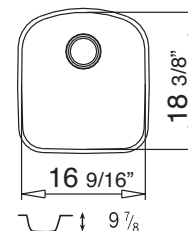

TU 3318 – (TK-125-022)
 Grid TK-910-002 (Lg. Bowl)
 Grid TK-910-006 (Sm. Bowl)

TU 3418-R – (TK-125-015)
 Grid TK-910-002 (Lg. Bowl)
 Grid TK-910-006 (Sm. Bowl)

TU 3418-L – (TK-125-018)
 Grid TK-910-002 (Lg. Bowl)
 Grid TK-910-006 (Sm. Bowl)

TU 1515-S
 (TK-125-010) (BE 40.40)
 Also available 9 13/16" D (TK-125-019)
 Grid TK-910-002

TU 15-S
 (TK-125-007) (BE 39)

TU 1314-S
 (TK-125-009) (BE 34.37)

TU 1920 S-D (TK-125-072)
 Grid TK-910-004

9 7/8

TU 2320 – (TK-125-083) • Grid TK-910-007

6 1/8

TU 1915-S (TK-125-011) (BE 50.40)

9 7/8 | 7 1/16

TU 3120 R-D (TK-125-073)
Grid TK-910-004 (Lg. Bowl)
Grid TK-910-003 (Sm. Bowl)

7 1/16 | 9 7/8

TU 3120 L-D (TK-125-074)
Grid TK-910-004 (Lg. Bowl)
Grid TK-910-003 (Sm. Bowl)