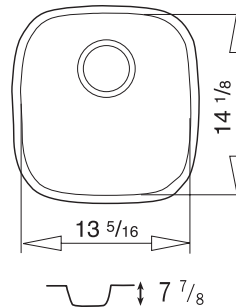

TU 3318 – (TK-125-022)
 Grid TK-910-002 (Lg. Bowl)
 Grid TK-910-006 (Sm. Bowl)

TU 3418-R – (TK-125-015)
 Grid TK-910-002 (Lg. Bowl)
 Grid TK-910-006 (Sm. Bowl)

TU 3418-L – (TK-125-018)
 Grid TK-910-002 (Lg. Bowl)
 Grid TK-910-006 (Sm. Bowl)

TU 1515-S
 (TK-125-010) (BE 40.40)
 Also available 9 13/16" D (TK-125-019)
 Grid TK-910-002

TU 15-S
 (TK-125-007) (BE 39)

TU 1314-S
 (TK-125-009) (BE 34.37)

TU 1920 S-D (TK-125-072)
 Grid TK-910-004

9 7/8

TU 2320 – (TK-125-083) • Grid TK-910-007

6 1/8

TU 1915-S (TK-125-011) (BE 50.40)

9 7/8 | 7 1/16

TU 3120 R-D (TK-125-073)
Grid TK-910-004 (Lg. Bowl)
Grid TK-910-003 (Sm. Bowl)

7 1/16 | 9 7/8

TU 3120 L-D (TK-125-074)
Grid TK-910-004 (Lg. Bowl)
Grid TK-910-003 (Sm. Bowl)