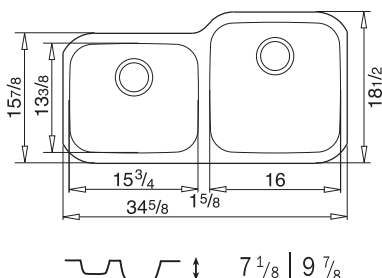

TU 3318 – (TK-125-022)
 Grid TK-910-002 (Lg. Bowl)
 Grid TK-910-006 (Sm. Bowl)

TU 3418-R – (TK-125-015)
 Grid TK-910-002 (Lg. Bowl)
 Grid TK-910-006 (Sm. Bowl)

TU 3418-L – (TK-125-018)
 Grid TK-910-002 (Lg. Bowl)
 Grid TK-910-006 (Sm. Bowl)

TU 1515-S
 (TK-125-010) (BE 40.40)
 Also available 9 13/16" D (TK-125-019)
 Grid TK-910-002

TU 15-S
 (TK-125-007) (BE 39)

TU 1314-S
 (TK-125-009) (BE 34.37)

TU 1920 S-D (TK-125-072)
 Grid TK-910-004

9 7/8

TU 2320 – (TK-125-083) • Grid TK-910-007

6 1/8

TU 1915-S (TK-125-011) (BE 50.40)

9 7/8 | 7 1/16

TU 3120 R-D (TK-125-073)
Grid TK-910-004 (Lg. Bowl)
Grid TK-910-003 (Sm. Bowl)

7 1/16 | 9 7/8

TU 3120 L-D (TK-125-074)
Grid TK-910-004 (Lg. Bowl)
Grid TK-910-003 (Sm. Bowl)