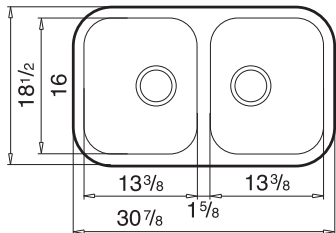

TU 2320 – (TK-125-083) • Grid TK-910-007

6 1/8

TU 1915-S (TK-125-011) (BE 50.40)

9 7/8 | 7 1/16

TU 3120 R-D (TK-125-073)
Grid TK-910-004 (Lg. Bowl)
Grid TK-910-003 (Sm. Bowl)

7 1/16 | 9 7/8

TU 3120 L-D (TK-125-074)
Grid TK-910-004 (Lg. Bowl)
Grid TK-910-003 (Sm. Bowl)

9 7/8 | 9 7/8

TU 3020 – (TK-125-075)
Grid TK-910-001

9 7/8 | 7 3/8

TU 3020-R – (TK-125-076)
Grid TK-910-001 (Lg. Bowl)
Grid TK-910-005 (Sm. Bowl)

8

TU 3018-8 – (TK-125-024)
Grid TK-910-006

10 1/8 | 7 1/8

TU 3018-10 – (TK-125-023)
Grid TK-910-003

Accessories

Stainless Steel Grid
(grid not included
standard with sink)

Stainless Steel
Dish Basket
(TK-199-037)
12 1/2" x 14 1/2" x 5

Wood Cutting Board
(TK-008-194)
14 1/2" x 16 1/4"

Stainless Steel
Dish Basket
(TK-008-342)